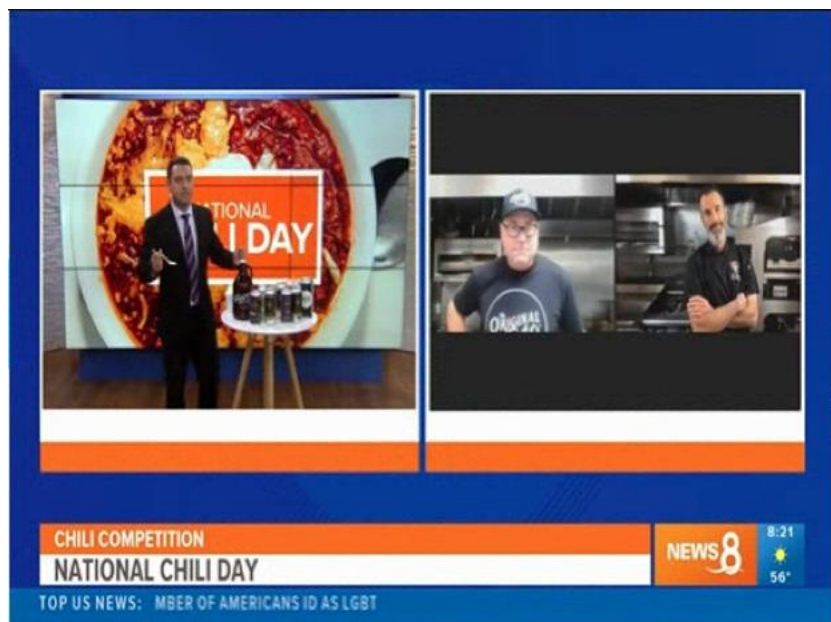

**LIVE**

STEVE BILLINGS - ORIGINAL 40 BREWING COMPANY  
**NATIONAL CHILI DAY**

[cbs8.com](http://cbs8.com) 8:21  
56°

WEATHER CONDITIONS: FAIR 52°

A live video feed of Steve Billings, a man wearing a dark baseball cap and glasses, in a kitchen setting. The background shows stainless steel kitchen equipment.

*The ORIGINAL 40* BREWING COMPANY

CHILI COMPETITION  
**NATIONAL CHILI DAY**

[cbs8.com](http://cbs8.com) 8:21  
56°

WEATHER CONDITIONS:

An exterior view of The Original 40 Brewing Company. The building has a brick facade and a large sign above the entrance. The interior is visible through the glass doors, showing a bar and seating area.